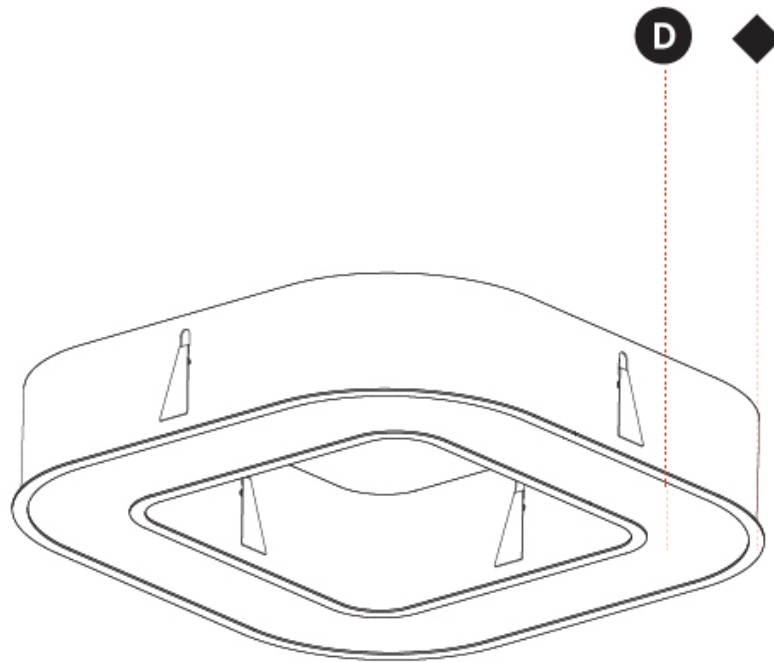

GLORIOUS QUANTUM RECESSED

A37561-

PROJECT _____

TYPE _____

SPECIFIER _____

QUANTITY _____

DATE _____

A